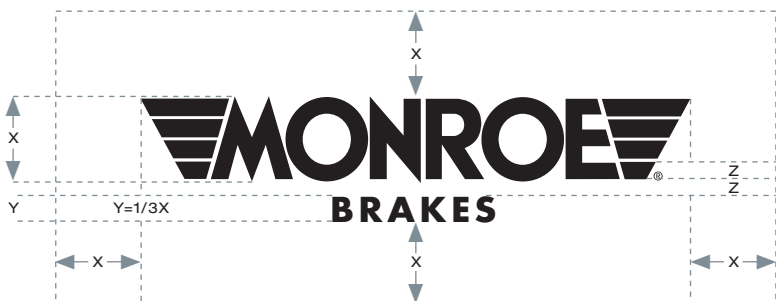

Minimum Clear Space

Color Palette / Size Requirements

Monroe® Brakes Logo - Acceptable Spot and Process Colors

Black
C - 0
M - 0
Y - 0
K - 100

PMS 109
C - 0
M - 9
Y - 94
K - 0

White
C - 0
M - 0
Y - 0
K - 0

Minimum Size Print
1.125" (28.5mm)

Minimum Size Web
1.25" (120 pixels)

Minimum Size Print
1.375" (34.925mm)

Minimum Size Web
1.5" (144 pixels)